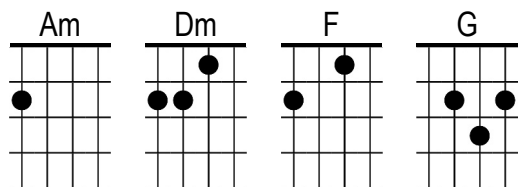

Shape Of You

Ed Sheeran

Riff

..Am.....Dm.....F.....G.....
A | -0---3-0- | -0---3-0- | -0---3-0- | -2---0--- |
E | ----- | ----- | ----- | -----3- |

Intro

Am Dm F G x2

The **Am** club isn't the best **Dm** place to find a lover
So the **F** bar is where I **G** go
Am Me and my friends at the **Dm** table doing shots
Drinking **F** faster and then **G** we talk slow
Come **Am** over and start up a conver**Dm**sation with just me
And **F** trust me I'll give it a **G** chance now
Take my **Am** hand, stop, put Van the **Dm** Man on the jukebox
And **F** then we start to **G** dance, and now I'm singing like

Am Girl, you know I **Dm** want your love
F Your love was handmade **G** for somebody like **Am** me
Come on now, **Dm** follow my lead
F I may be crazy, **G** don't mind me
Say, **Am** boy, let's not **Dm** talk too much
F Grab on my waist and **G** put that body on **Am** me
Come on now, **Dm** follow my lead
F↓ Come, come on now, **nc** follow my lead

Chorus

Am I'm in **Dm** love with the shape of **F** you