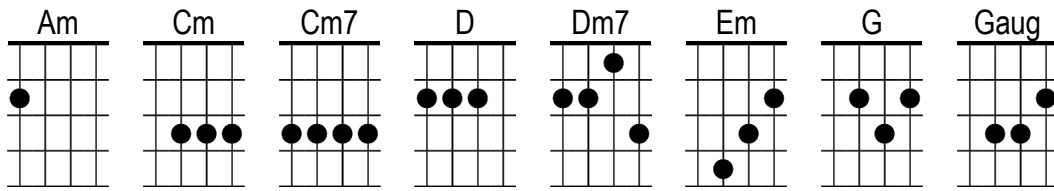

Strange Magic

ELO

Intro

G **1/2 Cm** **1/2 Cm7** **G** **1/2 Cm** **1/2 Cm7**

G You're sailin' **Cm** softly through the **G** sun, in a **Cm** broken stone age **G**
dawn, you **Gaug** fly, so **Em** high

I get a **Dm7** strange **Em** magic, oh, what a **Dm7** strange **Em** magic, oh,
it's a **Dm7** strange **Em** magic
Got a **1/2 Am** stra-**1/2 D**ange ma **G**gic, got a **1/2 Am** stra-**1/2 D**ange ma **G**gic
1/2 Cm **1/2 Cm7**

G You're walkin' **Cm** meadows in my **G** mind, makin' **Cm** waves across my
G time, oh, **Gaug** no, oh, **Em** no

I get a **Dm7** strange **Em** magic, oh, what a **Dm7** strange **Em** magic, oh,
it's a **Dm7** strange **Em** magic
Got a **1/2 Am** stra-**1/2 D**ange ma **G**gic, got a **1/2 Am** stra-**1/2 D**ange ma **G**gic
1/2 Cm **1/2 Cm7**

G **1/2 Cm** **1/2 Cm7**

Oh, **G** I'm **Cm** never gonna be the same a **G**gain, now I've **Cm** seen the way
it's **G** got to end, sweet **Gaug** dream, sweet **Em** dream

Dm7 Strange **Em** magic, oh, what a **Dm7** strange **Em** magic, oh, it's a
Dm7 strange **Em** magic
Got a **1/2Am** stra-**1/2D**ange ma**G**gic, got a **1/2Am** stra-**1/2D**ange ma**G**gic
It's magic, **Dm7** it's magic, **Em** it's magic **Dm7**