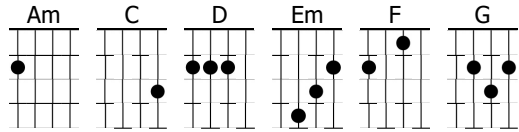

# Streets Of London

Ralph McTell

C G Am Em F C G C |

C Have you seen the G old man in the Am closed down Em market  
F Kickin' up the C paper with his D worn out G shoes  
C In his eyes you G see no pride Am and held loosely Em at his side  
F Yesterday's C paper telling G yesterday's C news |

## Chorus

So F how can you Em tell me you're C lo-one Am ly  
D And say for | you that the sun don't G shine |  
C Let me take you G by the hand and Am lead you through the Em streets of  
London  
F I'll show you C something to G make you change your C mind