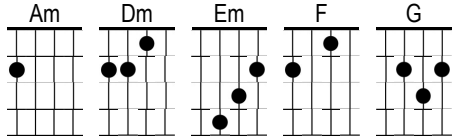

Summertime Sadness

Lana Del Rey

F **Am** **G** **Dm** x2

F Kiss me hard before you **Am** go

G Summertime sad **Dm** ness

F I just wanted you to **Am** know

That **G** baby you're the **Dm** best

I got my **F** red dress on to **Am** night

Dancin' in the **G** dark in the pale moon **Dm** light

Got my hair up **F** real big beauty queen **Am** style

High heels **G** off, I'm feelin' a **Dm** live

F Oh, my God, I **Am** feel it in the air

Tele **G** phone wires above all **Dm** sizzlin' like your stare

Cruisin' down the **G** coast goin' by ninety-**Dm** nine

Got my bad **F** baby by my heavenly **Am** side

And now if I **G** go, I'll be happy to **Dm** night

F Oh, my God, I **Am** feel it in the air

Tele **G** phone wires above all **Dm** sizzlin' like your stare

Honey, **F** I'm on fire I **Am** feel it everywhere

Nothin' **G** scares me any **Dm** more

Repeat Chorus

Em I think I'll miss you for **Am** ever

Like the **F** stars miss the sun in the **Dm** mornin' skies