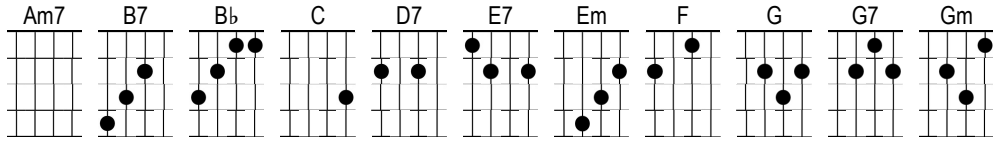

Tears In Heaven

Eric Clapton

G **D7** **Em** |
C **D7** **G** |

G Would you **D7** know my **Em** name |
C If I **G** saw you in **D7** heaven? |
G Would it **D7** be the **Em** same |
C If I **G** saw you in **D7** heaven? |

Em I | must be **B7** strong |
G7 And | carry **E7** on |
'Cause I **Am7** know I | don't be **D7** long |
Here in **G** heaven **D7** **Em** |
C **D7** **G** |

G Would you **D7** hold my **Em** hand |
C If I **G** saw you in **D7** heaven? |
G Would you **D7** help me **Em** stand |
C If I **G** saw you in **D7** heaven? |

Em I'll | find my **B7** way |
G7 Through | night and **E7** day |
'Cause I **Am7** know I | just can't **D7** stay |
Here in **G** heaven **D7** **Em** |
C **D7** **G** |

Bb Time can **F** bring you **Gm** down
Time can **C** bend your **F** knees **C** **F** **C**
Bb Time can **F** break your **Gm** heart
Have you **C** beggin' **F** please, **C** begging **D7** please |

G Would you **D7** know my **Em** name |
C If I **G** saw you in **D7** heaven? |
G Would it **D7** be the **Em** same |
C If I **G** saw you in **D7** heaven? |

Em I | must be **B7** strong |
G7 And | carry **E7** on |
'Cause I **Am7** know I | don't be **D7** long |
Here in **G** heaven **D7** **Em** |
C **G** **G** ↓