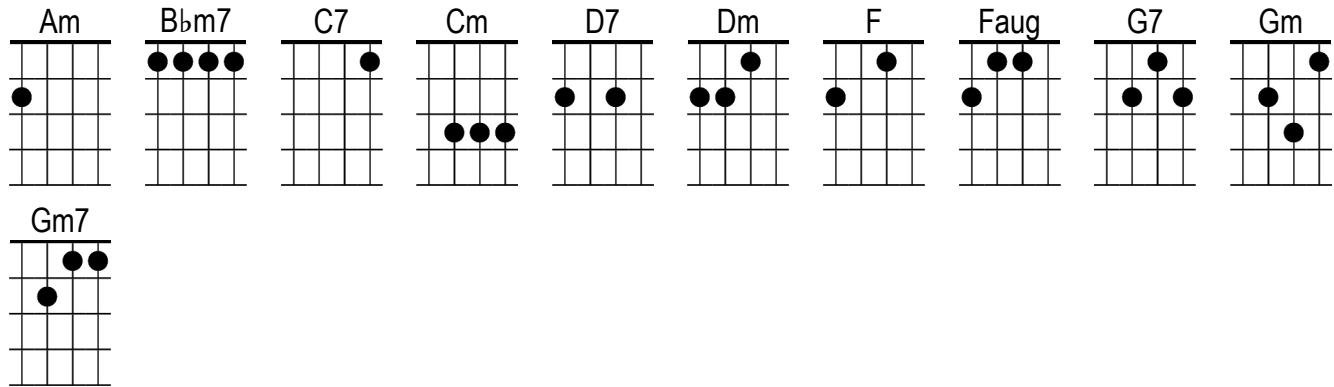

Tie A Yellow Ribbon

Tony Orlando & Dawn

Intro

F | Am | Gm | C7 |

F I'm comin' | home, I've done my Am time |
Now I've Cm got to know what D7 is and isn't Gm mine |
If | you received my Bbm7 letter tellin' F you I'd soon be Dm free
G7 Then you'll know just | what to do Bbm7 if you still want C7 me
Bbm7↓ If you Bbm7↓ still want C7↓ me C7↓ C7

If Gm I don't see a Bbm7 yellow ribbon Gm7 round the C7 ole oak F
tree | Am C7↓ C7↓

F Bus driver | please look for **Am** me |
 Cause I **Cm** couldn't bear to **D7** see what I might **Gm** see |
 I'm | really still in **Bbm7** prison and my **F** love she holds the **Dm** key
G7 A simple yellow | ribbon's what I **Bbm7** need to set me **C7** free
Bbm7↓ I wrote and **Bbm7**↓ told her **C7**↓ please **C7**↓ **C7**