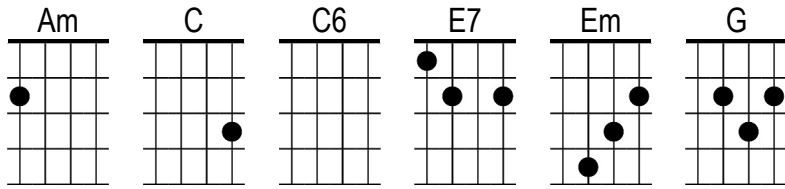

Time Of The Season

The Zombies

Intro

Em | | |

It's the **Em** time of the | season

C When love runs **Em** high

In this | time, give it to me | easy

C And let me **Em** try with pleased **G** hands

To take you in the **Em** sun to promised **G** lands

To show you every **Em** one

It's the **C** time of the **G** season for **C6** lov **E7** ing

Em | | |

What's your **Em** name? (*What's your name?*)