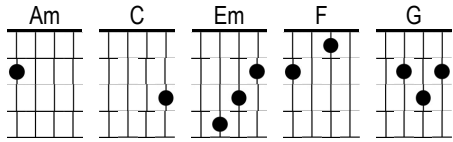

Try To Remember

Ricky Nelson

C Em F G

C Try to re Em member the F kind of Sep G tember

When C life was Em slow and, F oh so G mellow

C Try to re Em member the F kind of Sep G tember

When C grass was Em green and F grain was G yellow

Em Try to re Am member when F life was so G tender

That C love was an Em ember F about to G billow

C Try to re Em member and F if you re G member

Then C follow Em F G

C Try to re Em member when F life was so G tender

That C no one Em wept ex F cept the G willow

C Try to re Em member when F life was so G tender

That C dreams were Em kept be F side your G pillow

Em Deep in De Am cember it's F nice to re G member

The C fire of Sep Em tember that F made us G mellow

C Deep in De Em cember it's F nice to re G member

And C follow | Em C↓