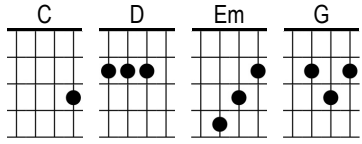

Wagon Wheel

Old Crow Medicine Show

G D Em C G D C |
G D Em C

G Headed down south to the D land of the pines
And I'm Em thumbnin' my way into C North Caroline
G Starin' up the road
And D pray to God I see C headlights |

I G made it down the coast in D seventeen hours
Em Pickin' me a bouquet of C dogwood flowers
And I'm a G hopin' for Raleigh
I can D see my baby to Cnight |

Chorus

So G rock me mama like a D wagon wheel
Em Rock me mama any C way you feel
G Hey, D mama C rock me |
G Rock me mama like the D wind and the rain
Em Rock me mama like a C south-bound train
G Hey, D mama C rock me |

G D Em C G D C |

G Runnin' from the cold D up in New England
I was Em born to be a fiddler in an C old-time stringband
My G baby plays the guitar
D I pick a banjo C now |

Oh, the G North country winters keep a D gettin' me now
Lost my Em money playin' poker so I C had to up and leave
But I G ain't a turnin' back
To D livin' that old life no C more |

Repeat Chorus

G D Em C G D C | x2

G↓ Walkin' to the south D↓ out of Roanoke
I caught a Em↓ trucker out of Philly
Had a C↓ nice long toke
But G↓ he's a headed west from the D↓ Cumberland Gap
To C↓ Johnson City, C↓ Tennessee