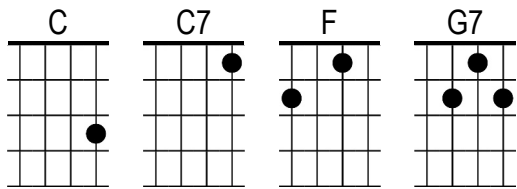

## Intro

**C** **1/2 F** **1/2 G7** **C** **1/2 C** **1/2 G7**

I go out **C** walkin', after **C7** midnight

Out in the **F** moonlight, just | like we used to do

I'm always **C** walkin', after **1/2 F** midnight, **1/2 G7** searchin' for **C** you **1/2 C**  
**1/2 G7**

## Chorus

I stopped to **F** see a weepin' willow, | cryin' on his pillow

**C** Maybe he's cryin' for **C7** me

And **F** as the skies turn gloomy | night winds whisper to me

I'm **C** lonesome as I can **G7** be

## Instrumental

Somewhere a **C** walkin', after **1/2 F** midnight, **1/2 G7** searchin' for **C** me **1/2 C**  
**1/2 C7**

## ***Repeat Chorus***

I go out **C** walkin', after **C7** midnight  
Out in the **F** starlight, just | hopin' you may be  
Somewhere a **C** walkin', after **1/2F** midnight, **1/2G7** searchin' for **C** me  
**1/2G7 C↓**