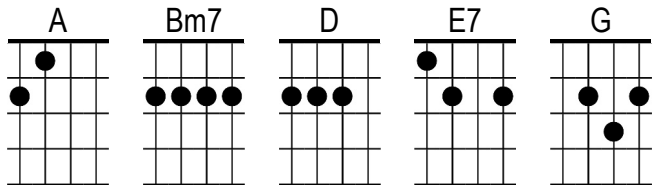

Wildflowers

Tom Petty

Intro

G **D** **A** **D** x2

G You be **D** long a **A** mong the wild **D** flowers
G You be **D** long in a **A** boat out at **D** sea
G Sail a **D** way, **A** kill off the **D** hours
G You be **D** long some **A** where you feel **D** free | | |

G Run a **D** way, **A** find you a **D** lover
G Go a **D** way some **A** where all bright and **D** new
G I have **D** se-en **A** no **D** other
G Who com **D** pa- **A** res with **D** you

G You be **D** long a **A** mong the wild **D** flowers
G You be **D** long in a **A** boat out at **D** sea
G You be **D** long with your **A** love on your **D** arm
G You be **D** long somewhere **A** you feel **D** free | | |

Instrumental

G↓ **D**↓ **Bm7**↓ **E7**↓ **A** | **G:D---** **D---** **A** | x2

A |

G Run a **D** way, **A** go find a **D** lover
G Run a **D** way, let your **A** heart be your **D** guide
G You de**D**serve the **A** deepest of **D** cover
G You be **D**long in that **A** home by and **D** by

G You be **D**long a **A**mong the wild **D**flowers
G You be **D**long some **A**where close to **D** me
G Far a **D**way from your **A** trouble and **D** worry
G You be **D**long somewhere **A** you feel **D** free
G You be **D**long somewhere **A** you feel **D** free |||