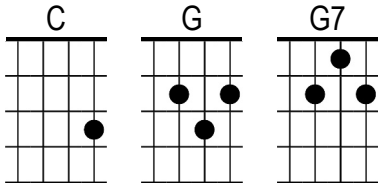

You Never Can Tell

Chuck Berry

It was a **C** teenage wedding, and the | old folks wished them | well |
You could | see that Pierre did | truly love the mademoi**G**selle **G7**
And now the **G** young monsieur and ma|dame have rung the chapel **G7** bell
G "C'est la | vie", say the old folks, it **G7** goes to show you never can **C** tell |

They furnished **C** off an apartment with a | two room Roebuck | sale |
The cool|erator was crammed with TV | dinners and ginger **G** ale **G7**
But when **G** Pierre found work, the little | money comin' worked out **G7** well
G "C'est la | vie", say the old folks, it **G7** goes to show you never can **C** tell |

They had a **C** Hi-Fi phono, boy, | did they let it | blast |
Seven | hundred little records, all | rock and rhythm and **G** jazz **G7**
But when the **G** sun went down, the rapid | tempo of the music **G7** fell
G "C'est la | vie", say the old folks, it **G7** goes to show you never can **C** tell |

Instrumental

It was a **C** teenage wedding, and the | old folks wished them | well |
You could | see that Pierre did | truly love the mademoi**G**selle **G7**
And now the **G** young monsieur and ma|dame have rung the chapel **G7** bell
G "C'est la | vie", say the old folks, it **G7** goes to show you never can **C** tell |