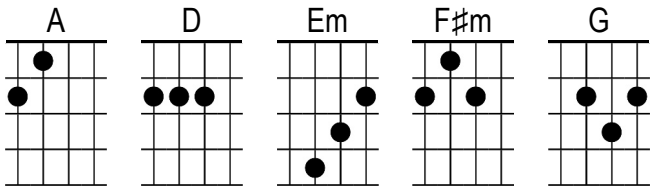

Your Man

Josh Turner

Intro

Baby lock the door and turn the **G** lights down low
| Put some music on that's **D** soft and slow
| Baby we ain't got no **A** place to go
| I hope you under **D↓** stand

I've been thinking 'bout this **G** all day long
| Never felt a feeling **D** quite this strong
| I can't believe how much it **A** turns me on
| Just to be your **D** man |

Em There's no hurry, | don't you worry
D We can take our | time
Em Come a little closer, **F#m** let's go over
G What I had in **A↓** mind

Baby lock the door and turn the **G** lights down low
| Put some music on that's **D** soft and slow
| Baby we ain't got no **A** place to go
| I hope you under **D↓** stand

Baby lock the door and turn the **G** lights down low
| Put some music on that's **D** soft and slow
| Baby we ain't got no **A** place to go
| I hope you under **D↓** stand

I've been thinking 'bout this **G** all day long
| Never felt a feeling **D** quite this strong
| I can't believe how much it **A** turns me on
| Just to be your **D** man
| I can't believe how much it **A** turns me on
| Just to be your **D↓** man