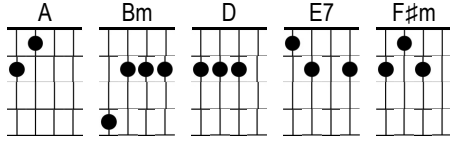

Say You Love Me

Fleetwood Mac

A | | | x2

Have A mercy, baby, | on a poor girl like | me |
You know I'm E7 fallin', fallin', | fallin' at your A feet |
| I'm tinglin' | right from my head to my | toes |
So E7 help me, help me, | help me make the feelin' A go |

Chorus

'Cause when the 1/2F#m lovin' 1/2D starts and the A lights go down
And 1/2F#m there's not an 1/2E7 other livin' A soul around
You 1/2F#m woo me un 1/2E7 til the A sun comes up
And you 1/2F#m say, 1/2E7 that you A love me |

A Pretty baby, | just when I thought it was | over |
And now you've E7 got me runnin', | runnin', runnin' for A cover |
| I'm beggin' you | for a little sympa|thy |
And if you E7 use me again it'll | be the end of A me |

Repeat Chorus

'Cause when the 1/2F#m lovin' 1/2D starts and the A lights go down
And 1/2F#m there's not an 1/2E7 other livin' A soul around
You 1/2F#m woo me un 1/2E7 til the A sun comes up
And you 1/2F#m say, 1/2E7 that you A love me
1/2F#m Say, 1/2E7 that you A love me
1/2F#m Say, 1/2E7 that you D love me | A↓